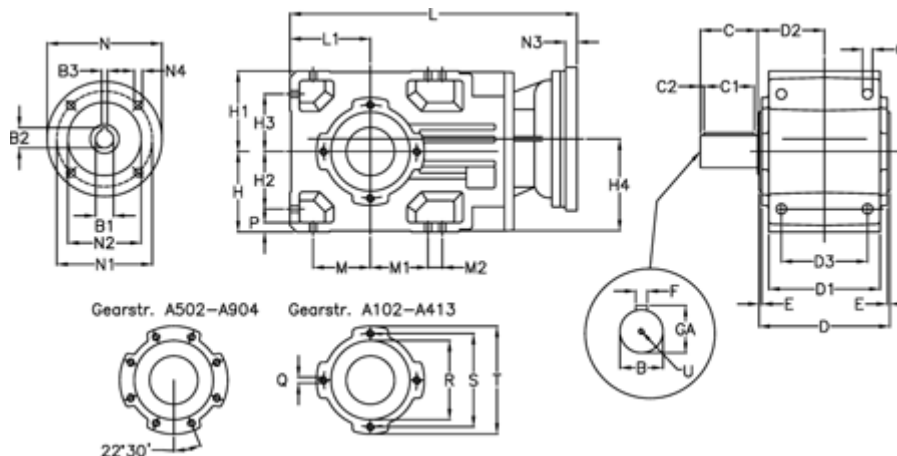

Article number: 29600214611225
 Description: Bevel helical gearbox
 A203UR-146,1-P71B5

Measures

B = 30	D1 = 110	H1 = 80	M2 = 0	Q = M8x15
B1 = 14	D2 = 73.0	H2 = 60	N = 160	R = 95
B2 = 16.3	D3 = 90	H3 = 60	N1 = 130	S = 115
B3 = 5	Description = A203UR-xx-P71 B5	H4 = 93.0	N2 = 110	T = 140
C = 60	E = 3.0	L = 361.5	N3 = -	U = M10x22
C1 = 50	F = 10	L1 = 80	N4 = M8x16	
C2 = 5.0	GA = 33	M = 60	O = 9.5	
D = 136	H = 80	M1 = 60	P = 9	